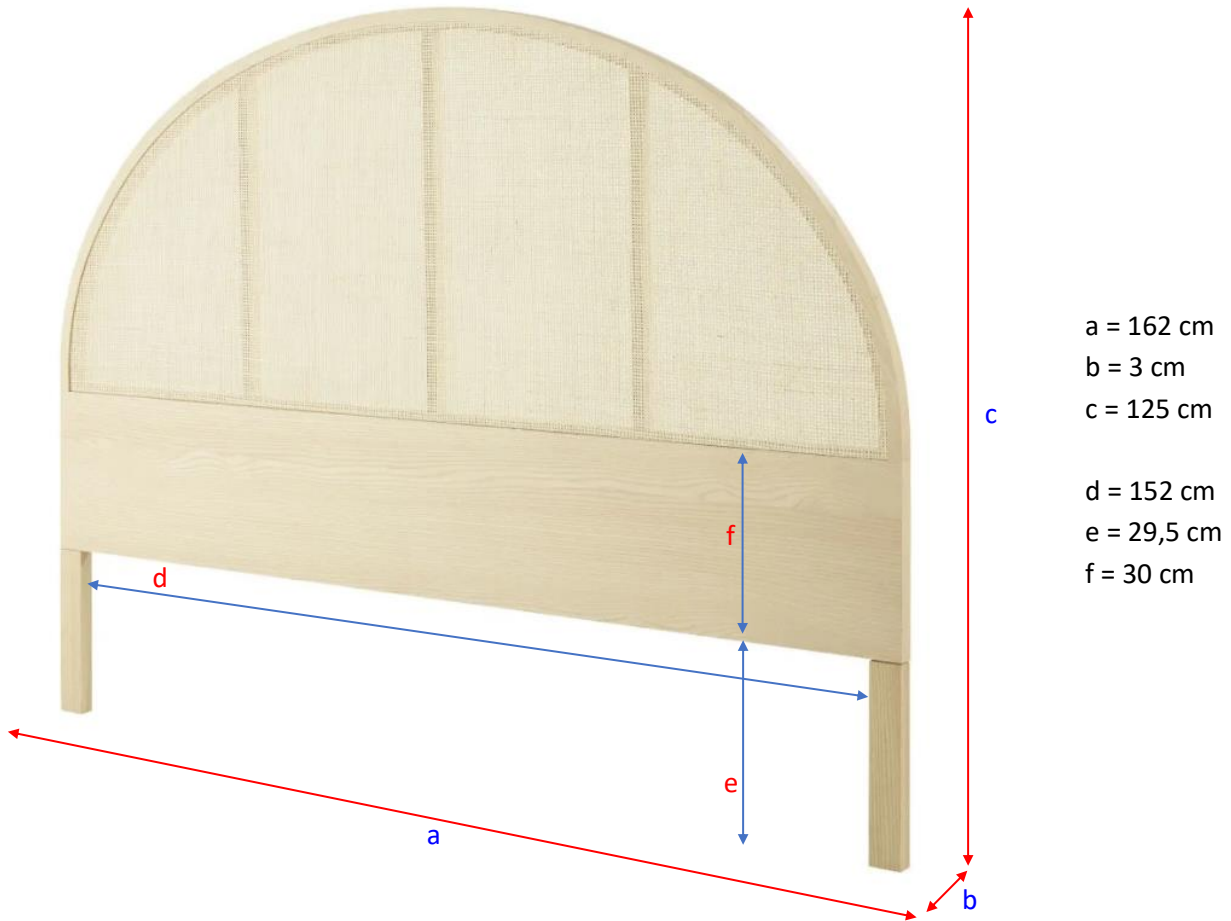

SOLSTICE

196174

X 1

a = 175 cm

b = 108 cm

c = 13 cm

= 18 Kg