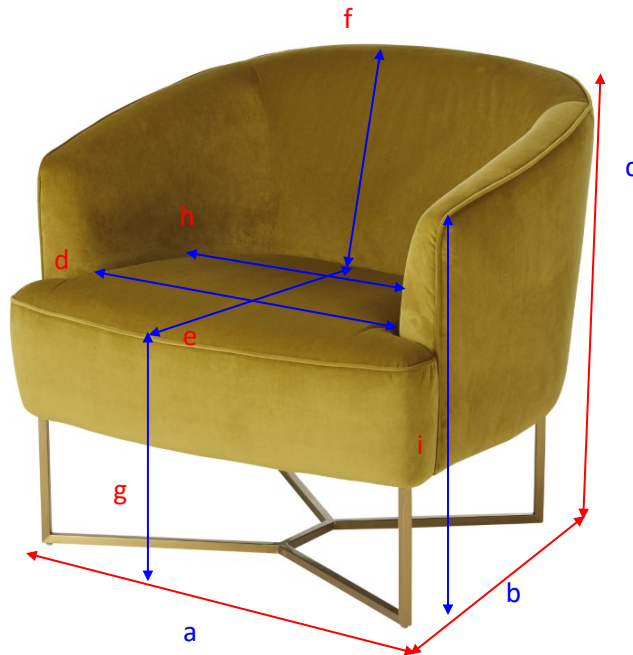

SONATE

209953 - 209954

a = 76 cm

b = 75 cm

c = 71 cm

d = 56 cm

e = 56 cm

f = 34 cm

g = 42 cm

h = 40 cm

i = 60 cm

X 1

a = 78 cm

b = 77 cm

c = 73 cm

= 20 Kg